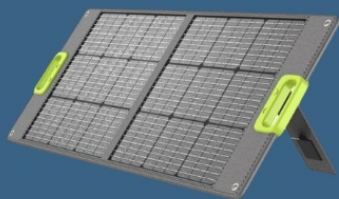

60W FOLDING SOLAR PANEL

$199 CAD